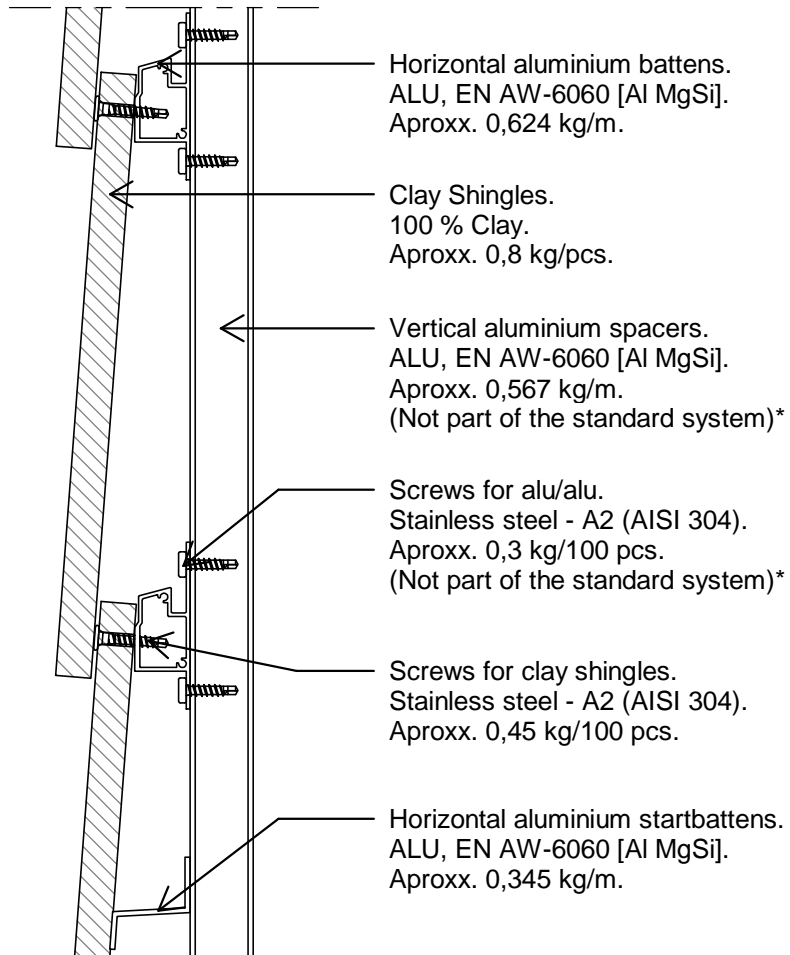

VIDAR Clay Shingles - MATERIAL PASSPORT - "The black BOX"

Vidar Clay Shingles is designed according to the principles "Design for Disassembly".

(Not part of the standard system) = Information only applies if these components are provided by Komproment.*