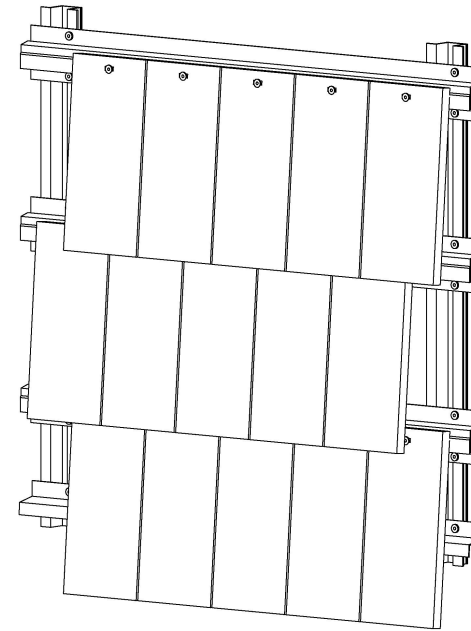

VIDAR Clay Shingles - MATERIAL PASSPORT - "The black BOX"

Vidar Clay Shingles is designed according to the principles "Design for Disassembly".

(Not part of the standard system) = Information only applies if these components are provided by Komproment.*